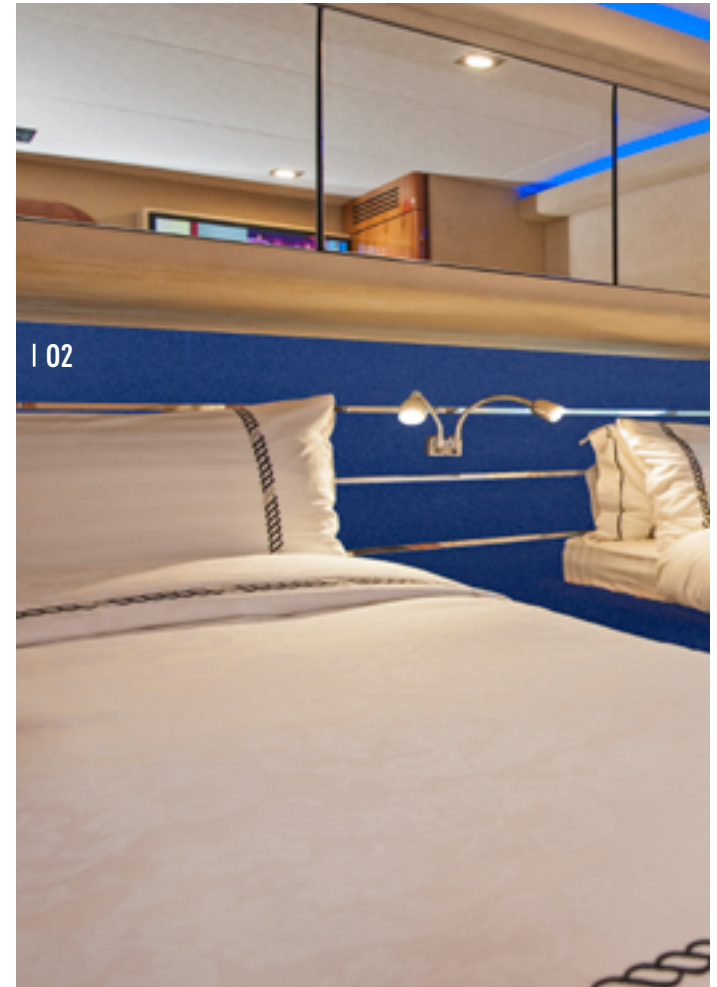

TRANSPORT

TRANSPORT - WAGEN - TRANSPORTE - TRASPORTO